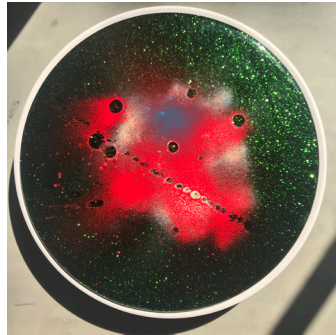

Dancing with the Light
New Art by the Glass Fusion Collective

Artists Reception: September 6, First Friday 6-9 pm

Exhibit Dates: September 2-27, 2019, monday-friday 11 am to 3 pm

Invited Artists:

*Bud Spindt
Kathy Farley
Sidney Lynch
Drew Matsumoto
Deborah Ishihara
Jocelyn Sasaki
Eileen Matsumoto
Terry Savage
Liz Train
Faye Mar
Fred Takakuwa*