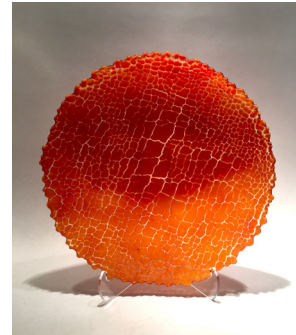

Dancing with the Light
New Art by the Glass Fusion Collective

Artists Reception: September 6, First Friday 6-9 pm

Exhibit Dates: September 2-27, 2019, monday-friday 11 am to 3 pm

Invited Artists:

*Bud Spindt
Kathy Farley
Sidney Lynch
Drew Matsumoto
Deborah Ishihara
Jocelyn Sasaki
Eileen Matsumoto
Terry Savage
Liz Train
Faye Mar
Fred Takakuwa*